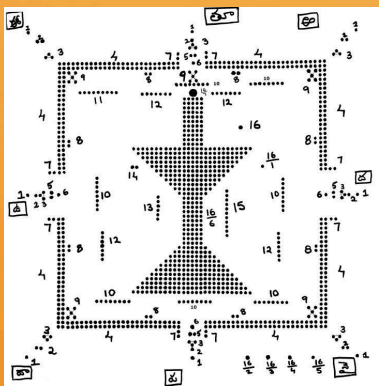

MAHA SHIVARATRI CELEBRATIONS

Tuesday, February 25th 2025

**VENUE: 20199 WICKLUND RD, MOUNTAIN HOUSE, CA 95391
FILIA GARDENS**

EVENT SCHEDULE

Tuesday, February 25th 2025

- 9:00 AM 1st Yama Rudrabhishekam
- 11:00 AM 2nd Yama Rudrabhishekam
- 2:00 PM 3rd Yama Rudrabhishekam
- 4:00 PM 4th Yama Rudrabhishekam
- 6:00 PM Samuhika Shiva Abhishekam by devotees
- 7:00 PM Mahanyasa poorvaka Sahasra Lingarchana & Ekadasa (11 times Rudram chanting) Rudrabhishekam

Wednesday, February 26th 2025

- 12:00 AM Lingodhava kala pooja, Mahaharati, Bhajan & Jagarana

- Maha Shivaratri is celebrated to remove evil and ignorance. Shivaratri – this is mainly because the formless Lord Shiva appeared for the first time in the form of 'Lingodabhavamurti'. It is believed that Lord Shiva took the Linga avatara on this day.
- The sahasra lingarchana which is a significant event, will be performed on this day. Rituals include Mahanyasa Parayanam, Ekadasa Rudrabhishekam, Shiva Sahasranama Bilvarchana, and Lingodbhava abhishekam performed till midnight.
- Devotees participating in the Samoohika Shivabhishekam performed at 6 PM will be provided with a Shivalingam to perform the abhishekam.